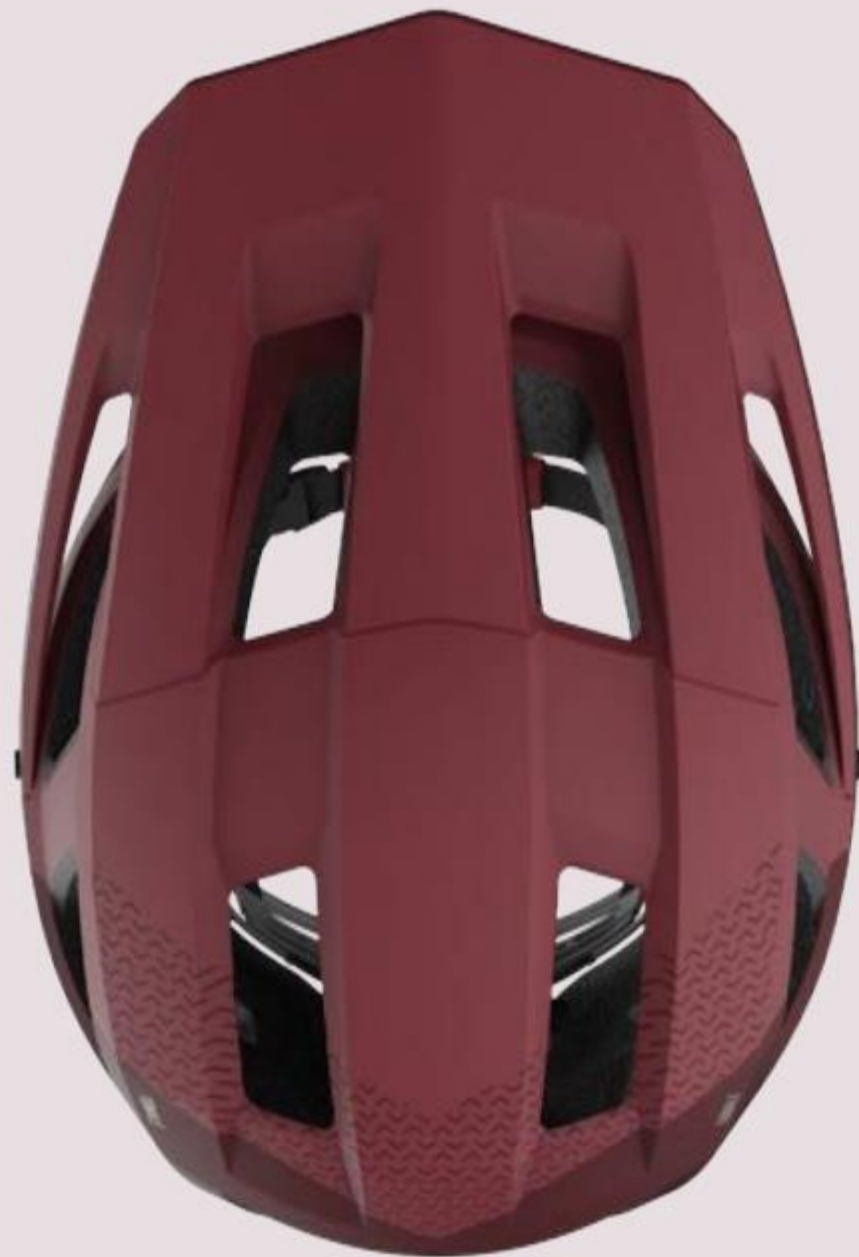

Tonale is much more than just a safe helmet. Its shell with extended coverage onto the temples and nape, is designed to offer unrivalled comfort, a carefully designed ventilation system keeps your head cool at all times, a double direction retention system and finally the integrated, wide and adjustable visor.

Air Fit Evo adjustment system, fully wrapping the occipital area, ensures the optimal fit of Tonale, you forget you are wearing a helmet.

The ventilation system allows the air to circulate freely inside the shell: through the front vents the air is guided along the internal channels system, cooling the head while keeping an ideal temperature.

The large visor is perfectly integrated into the helmet for an elegant and aggressive style. It is adjustable to allow your goggles to rest on the helmet when you are not wearing them.

So here it is, suitable for any path and every biker style, complying with all certifications for acoustic or e-bikes. Lightweight like no other in this category, with only 310 grams in size M.

PRICE	129,95 € | * Mips 179,95 €
TECHNOLOGY	All around In-mould double shell
AIR VENTS	2 front vents, 8 top vents, 5 rear vents
SIZING SYSTEM	Air Fit Evo system with 5 levels height movement, self adjustment wings system and webbing connection
FIT	Extended coverage, compact design
PADS	Non allergenic washable comfort pads
SIZES	M 53 57 L 57 61
WEIGHT	M 310 gr L 360 gr
IDEAL FOR	ALL MOUNTAIN, ENDURO